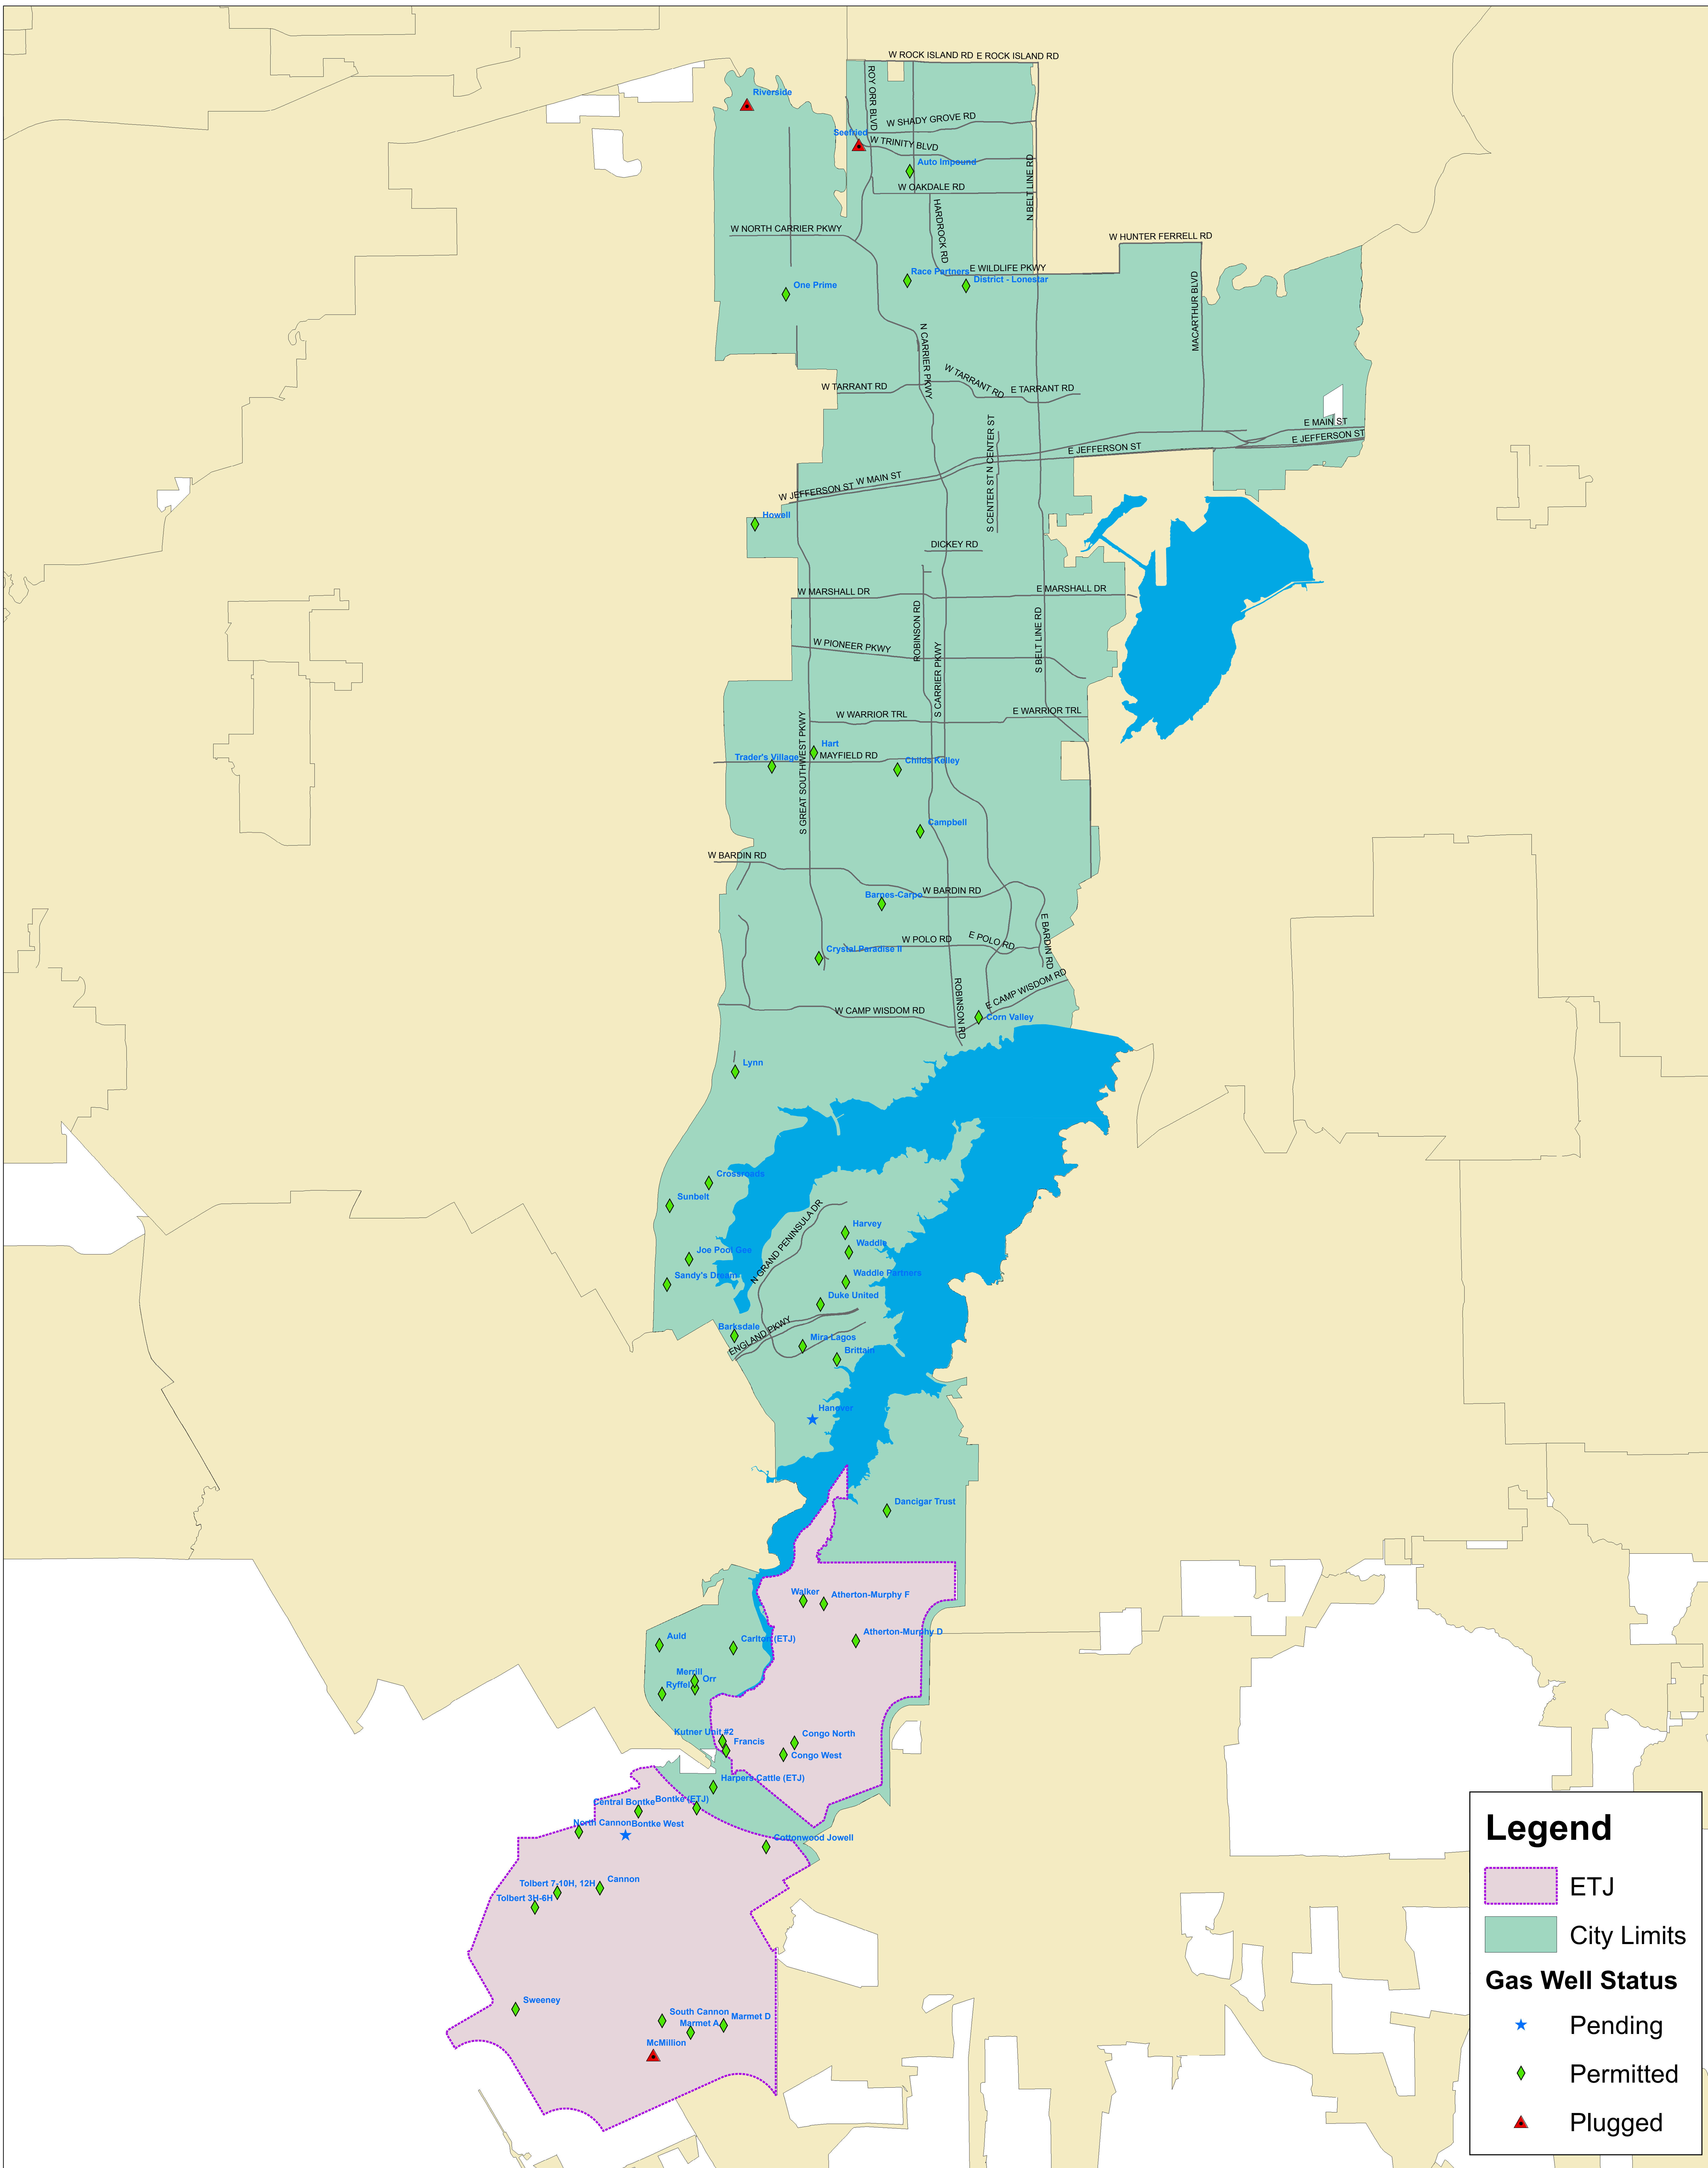

# Gas Well Status

**Legend**

- ETJ
- City Limits

**Gas Well Status**

- ★ Pending
- ◆ Permitted
- ▲ Plugged