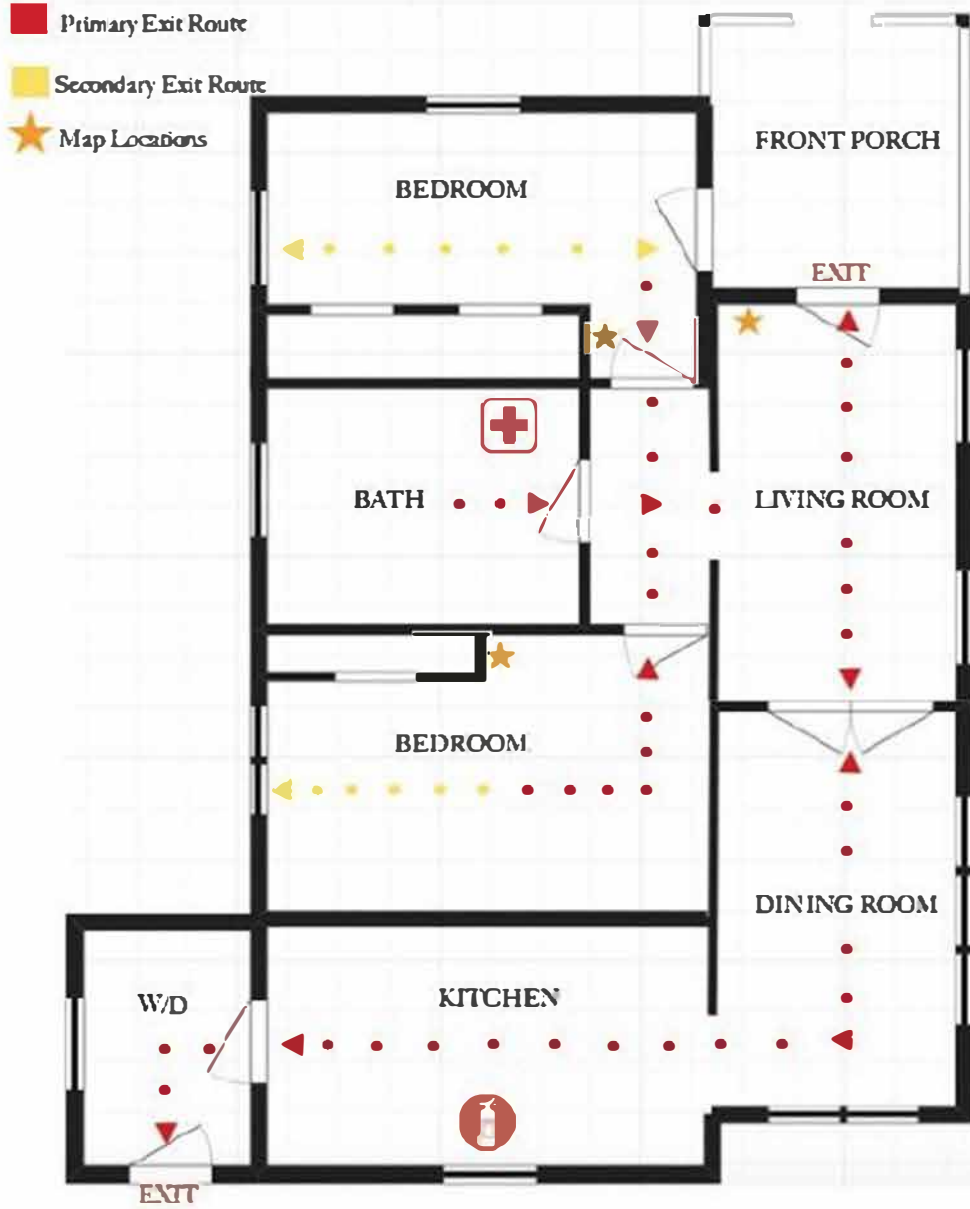

Short-Term Rental Dimensioned Floor Plan EXAMPLE

Total Square Footage of Home: 3,200 square feet

123 My Street Name
Grand Prairie, TX ZIP-Code