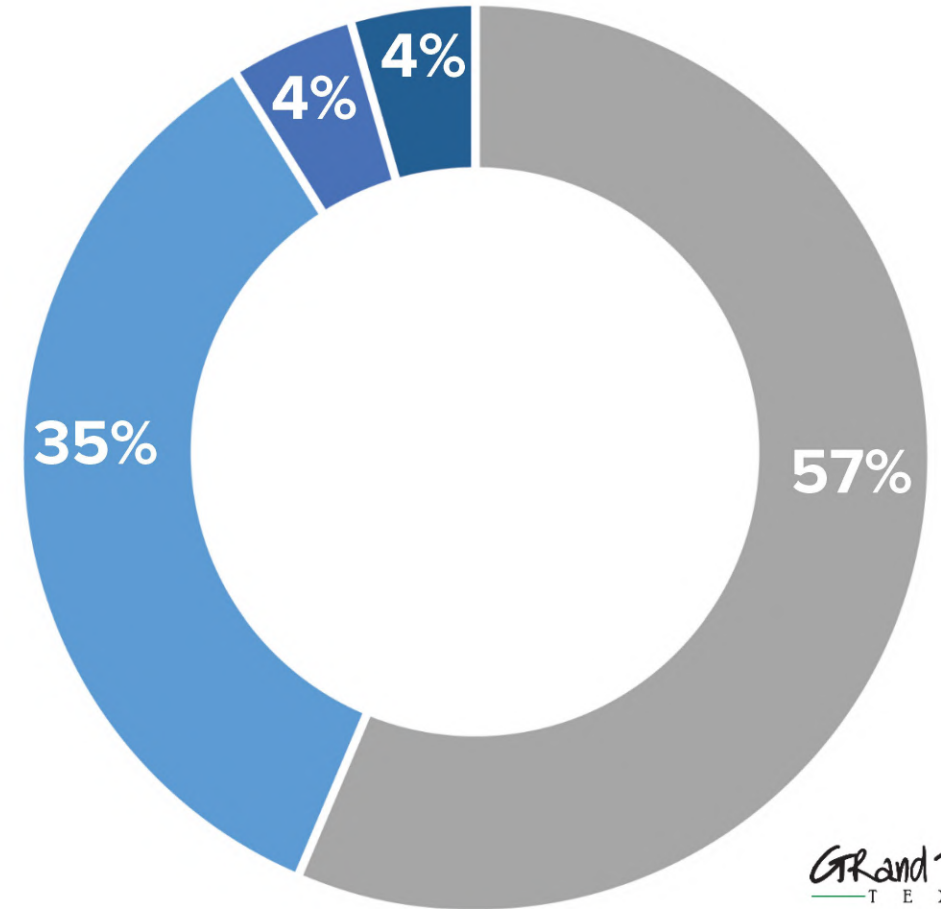

75039, 75050, 75051, 75225,
76002, 76018, 76054

23 responses

Neither - 13
Yes – 8 (5523 & 5531 Lake Ridge Pkwy)
Yes – 1 (NW Corner of England Pkwy & Lake Ridge Pkwy)
Yes – 1 (Both Sites)

Do you want a multi-use facility at the highlighted location?