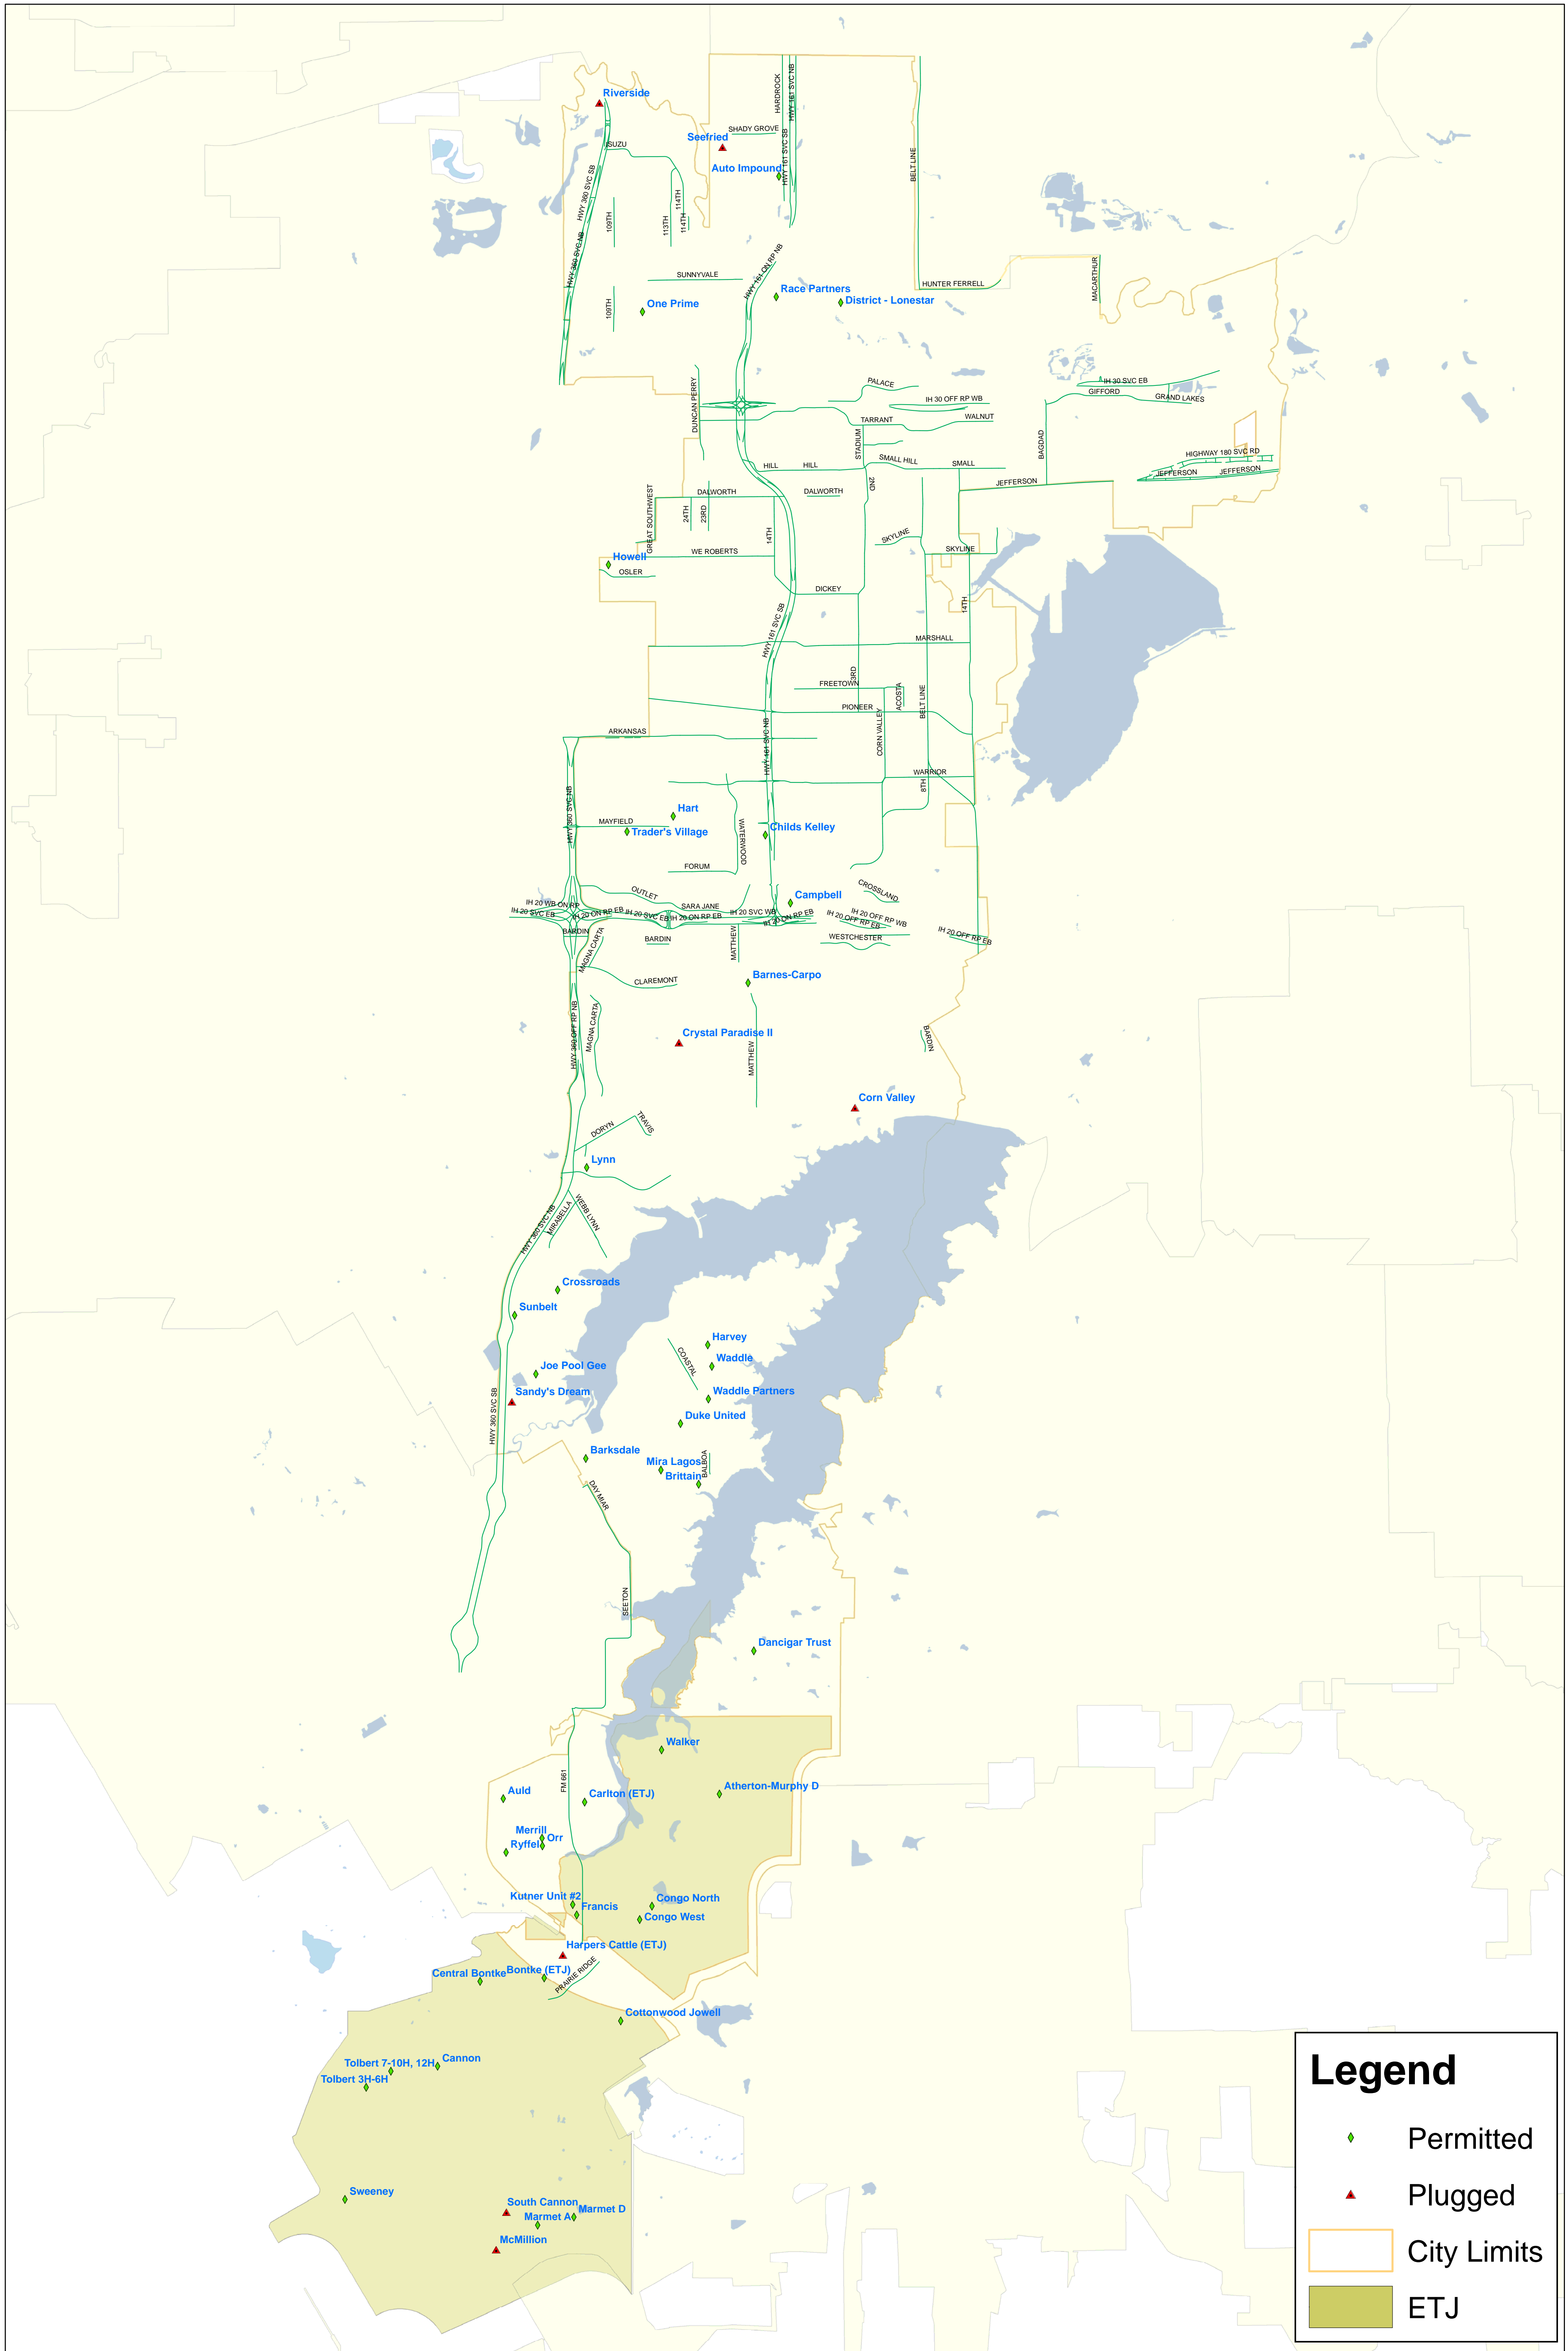

# Gas Well Status

### Legend

- ◆ Permitted
- ▲ Plugged
- City Limits
- ETJ